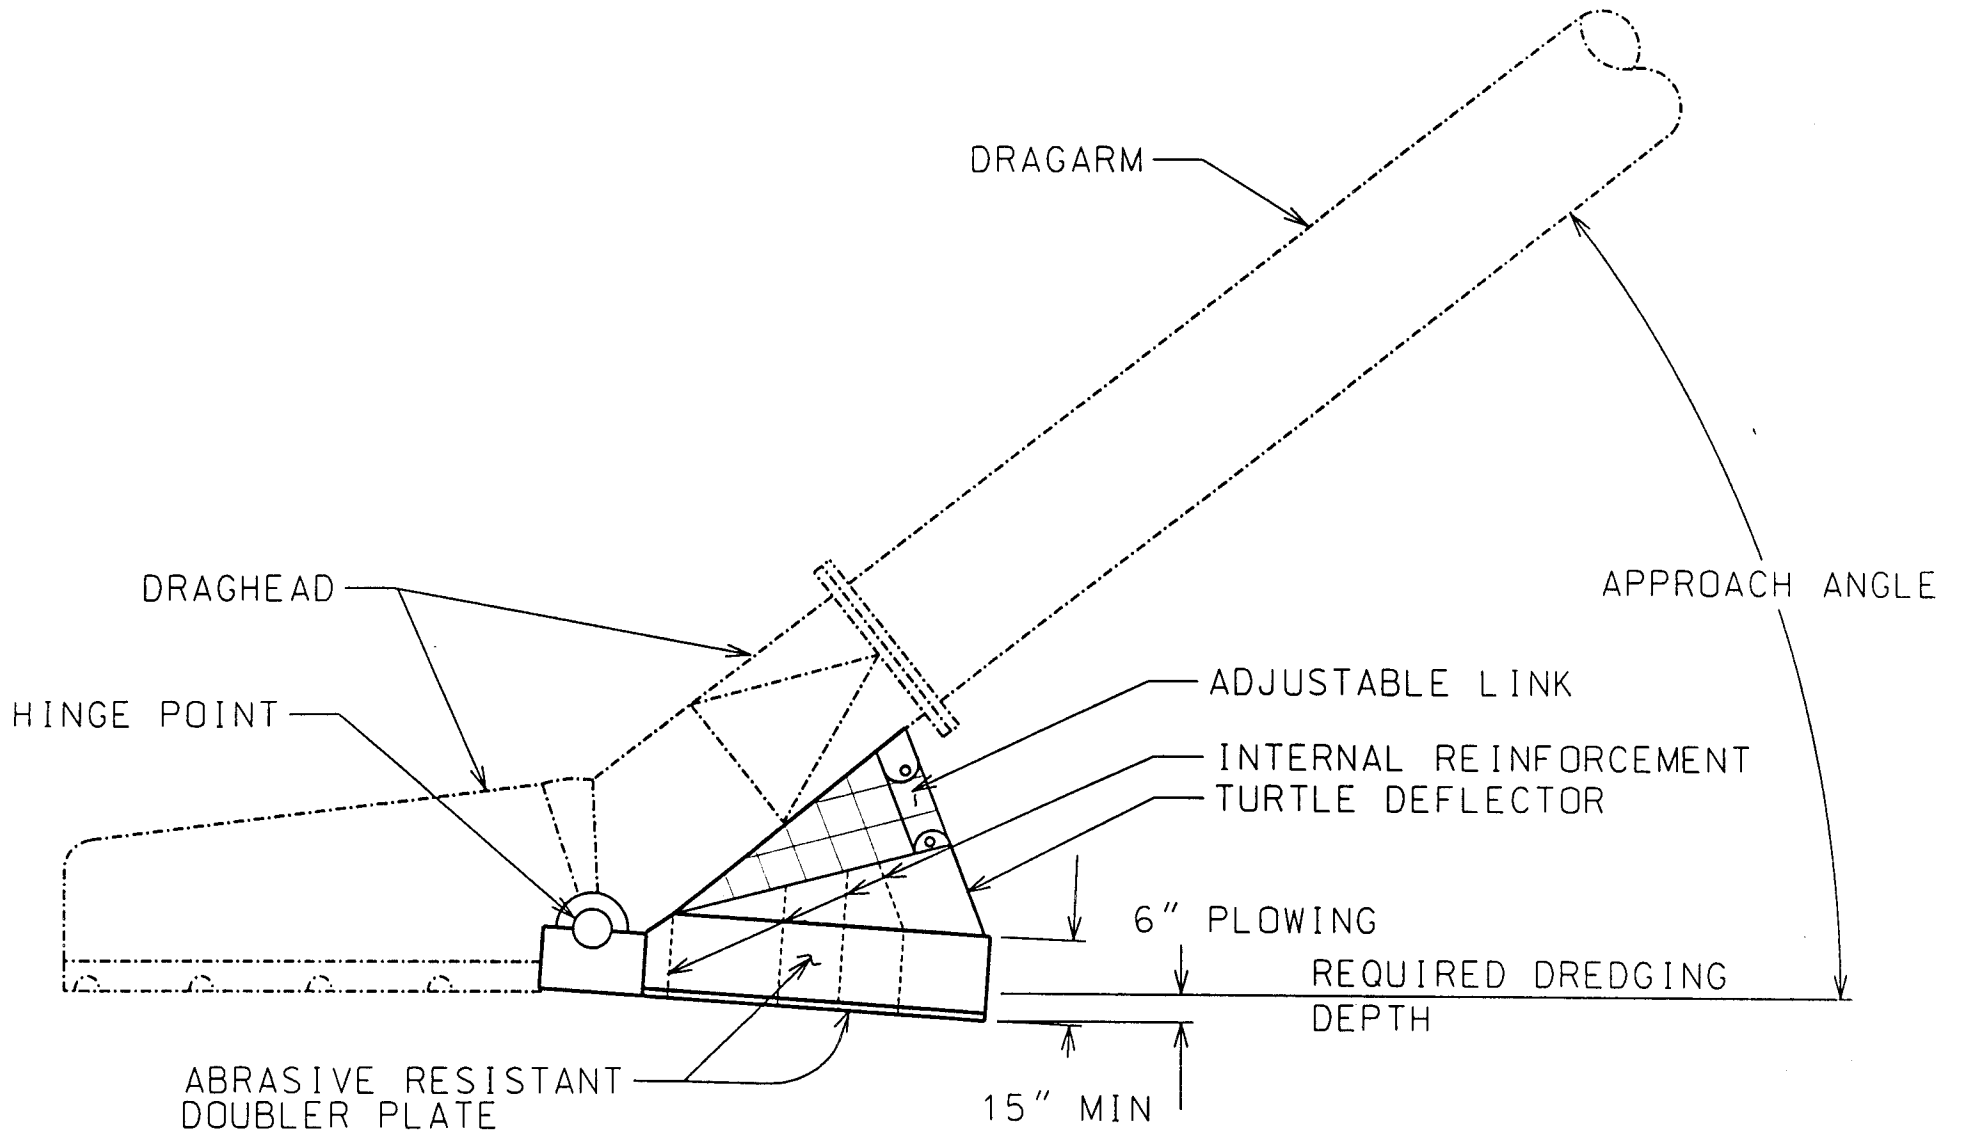

01355-1

ELEVATION

RIGID ADJUSTABLE TURTLE DEFLECTOR
SCALE: NONE

01355-2

PLAN VIEW

RIGID TURTLE DEFLECTOR
SCALE: NONE