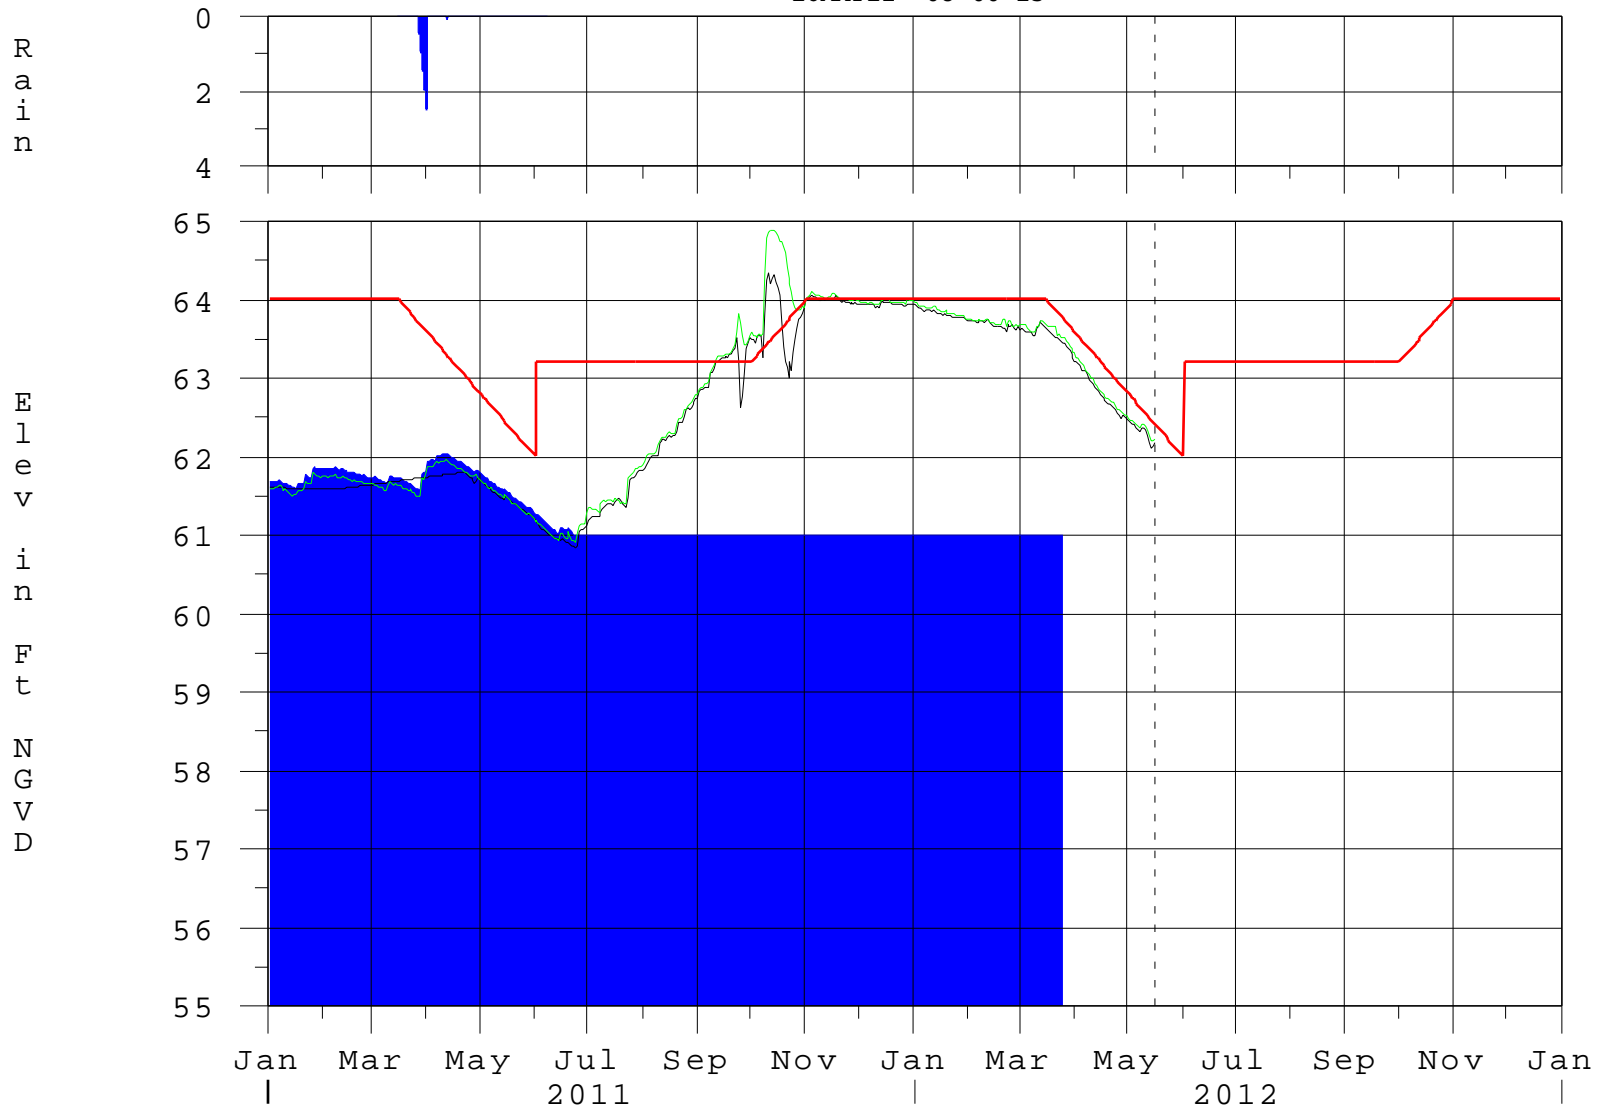

Kissimmee - Lakes Trout, Coon, Center, Lizzie & Alligator

16MAY12 08:00:23

- Lake Alligator Elev
 - S-60 Elev-Head
 - S-58 Elev-Head
 - Alternate Regulation
- Zone B Regulation
 - Precip @ Kissimmee Field Statio